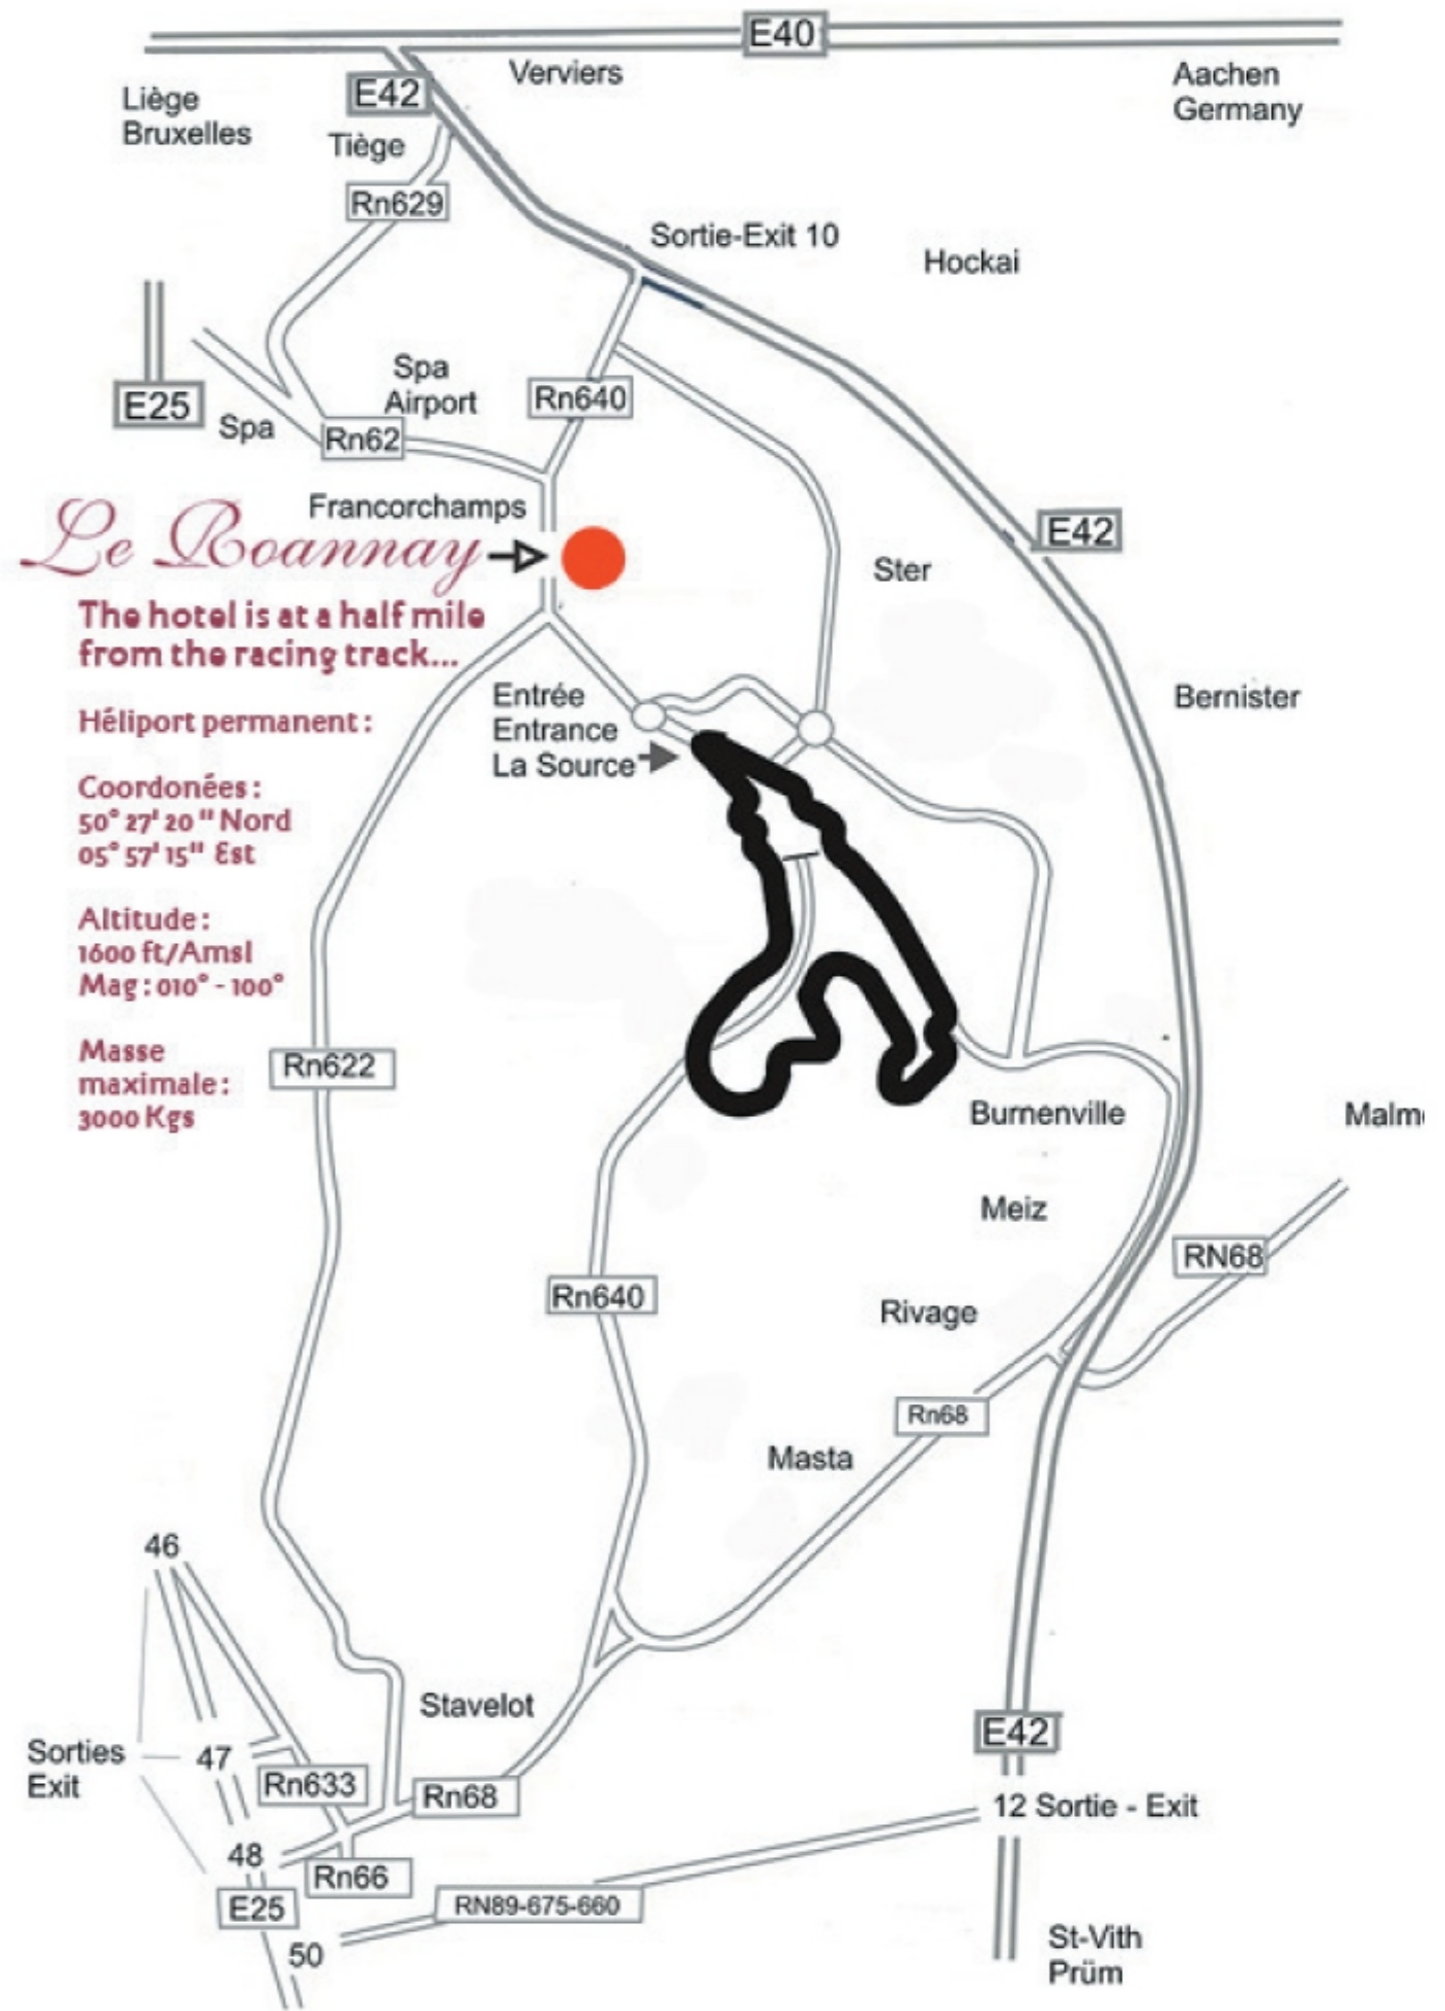

Access to the circuit of Spa - Francorchamps

The accreditation Centre is located close to the Roannay Hotel

Le Roannay → ●

The hotel is at a half mile from the racing track...

Héliport permanent :

Coordonnées :
50° 27' 20" Nord
05° 57' 15" Est

Altitude :
1600 ft/Amsl
Mag : 010° - 100°

Masse maximale :
3000 Kgs

Entrée
Entrance
La Source →