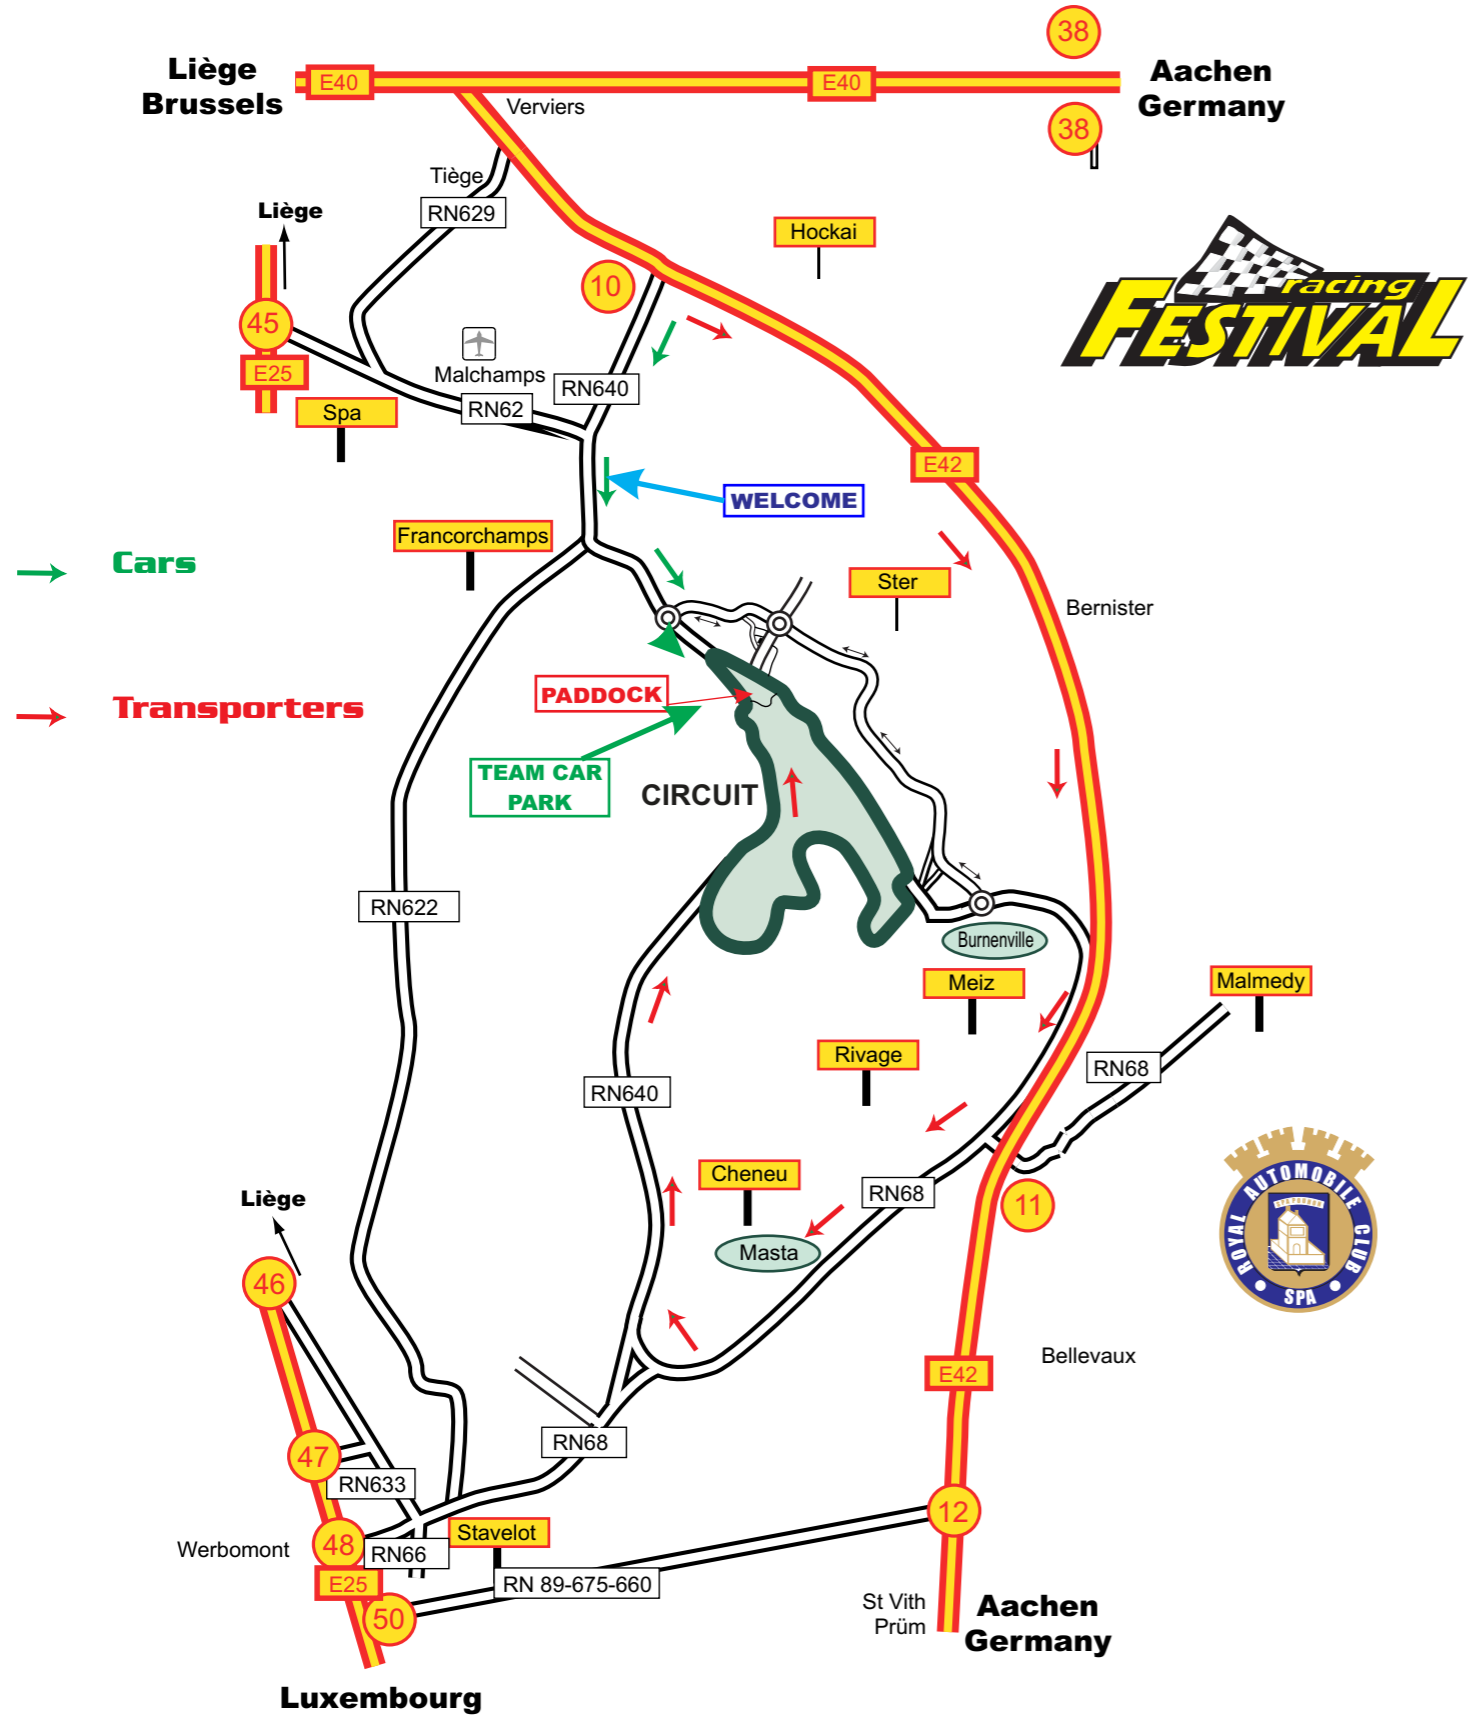

Access to the circuit of Spa - Francorchamps

The accreditation Centre is located close to the Roannay Hotel

Le Roannay → ●

The hotel is at a half mile from the racing track...

Héliport permanent :

Coordonnées :
50° 27' 20" Nord
05° 57' 15" Est

Altitude :
1600 ft/Amsl
Mag : 010° - 100°

Masse maximale :
3000 Kgs

Entrée
Entrance
La Source →